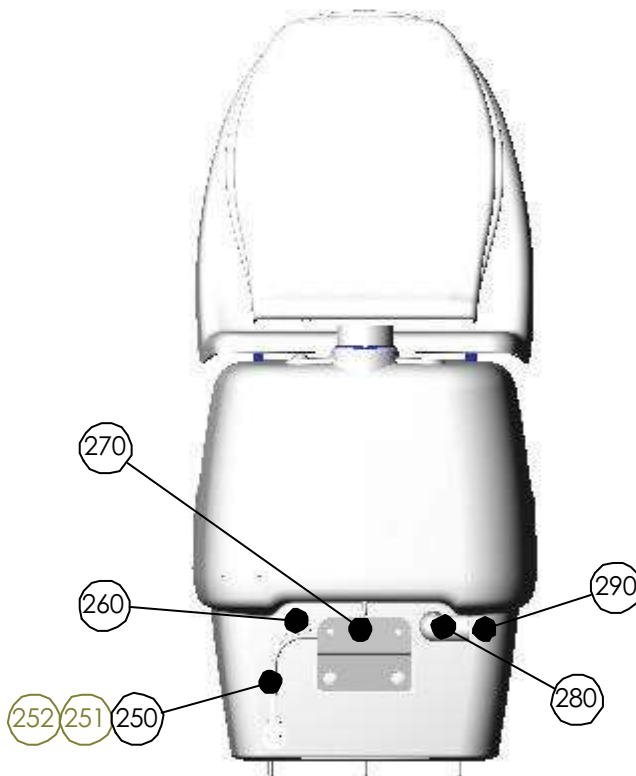

Reservdelar / Spareparts 9000 - Series

NR NO	ARTIKELKOD ARTICEL NO	BENÄMNING DESCRIPTION	ANTAL QTY	ANM REMARKS
	10365-11	9000- RESERVDELSLISTA		
10	10155-01	UNDERDEL, 9000-	1	
20	10154-01	MELLANDEL, 9000-	1	
30	10798-01	SERVICEPAKET FLÄKTHUS KPL 230V, 9000	1	1
31	10366-01	FLÄKTHUS KPL 12V	1	2, 3, 5
32	10825-01	SERVICEPAKET FLÄKTHUS KPL 120V, 9200	1	4
40	10837-01	SERVICEPAKET FJÄDER SKYDD INSYN	1	
50	10299-04	ÖVERDEL KPL, 9000-	1	
60	10418-04	SERVICEPAKET LUCK & ROT MEK, 9000-	1	
61	10691-02	SERVICEPAKET TRYCKKNAPP	1	
62	10751-01	SERVICEPAKET FJÄDERMOTHÅLL	1	
70	10595-01	INSEKTSNÄT VENTILATION	1	
100	10271-01	MUTTER M10	2	
110	10293-01	AXEL LED KPL	1	
111	10690-01	SERVICEPAKET LÄSBLECK	1	
130	10722-01	FILTER KOMPLETT	1	
140	3032500-01	KANLETTE TOALETTSITS	1	
150	10255-01	DEKAL SEPARETT VILLA	1	
160	10231-01	STRÖMBRYTARE 2-HAST	1	1, 4
170	10185-02	PACKNING RÖR	1	
180	10186-01	SKARVRÖR D75mm L44 MM	1	1, 2, 3
181	10555-01	SKARVRÖR Ø82,5mm L=44mm	1	4, 5
190	10417-03	RÖR UTLOPP INKL L-RÖR URIN	1	
200	10164-01	SKIVA ROTER	1	
210	10187-01	KULA 12MM	40	
250	3032128-01	KABEL 230V	1	1
251	10701-01	SERVICEPAKET ADAPTER 850 MA	1	4
252	10303-01	KABEL 12 VOLT	1	2, 3, 5
260	10279-01	TÄCKPLUGG D 33,5	1	
270	10576-01	FÄSTE VÄGG YTTRE INKL MUTTER	1	
280	10229-02	VINKEL 90° Ø32MM	1	
290	3032323-02	URINSLANG 2 METER 32 MM	1	

Anmärkningar/Remarks

- 1   Modell 9000
- 2   Modell 9010
- 3   Modell 9011
- 4   Modell 9200
- 5   Modell 9210