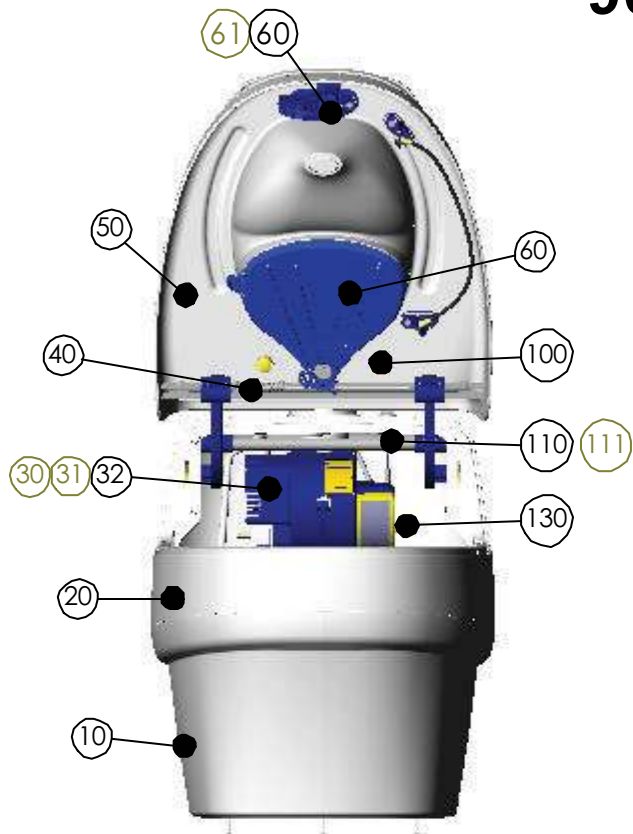

Reservdelar / Spareparts 9000 - Series

NR NO	ARTIKELKOD ARTICEL NO	BENÄMNING DESCRIPTION	ANTAL QTY	ANM REMARKS
	10365-11	9000- RESERVDELSLISTA		
10	10155-01	UNDERDEL, 9000-	1	
20	10154-01	MELLANDEL, 9000-	1	
30	10798-01	SERVICEPAKET FLÄKTHUS KPL 230V, 9000	1	1
31	10366-01	FLÄKTHUS KPL 12V	1	2, 3, 5
32	10825-01	SERVICEPAKET FLÄKTHUS KPL 120V, 9200	1	4
40	10837-01	SERVICEPAKET FJÄDER SKYDD INSYN	1	
50	10299-04	ÖVERDEL KPL, 9000-	1	
60	10418-04	SERVICEPAKET LUCK & ROT MEK, 9000-	1	
61	10691-02	SERVICEPAKET TRYCKKNAPP	1	
62	10751-01	SERVICEPAKET FJÄDERMOTHÅLL	1	
70	10595-01	INSEKTSNÄT VENTILATION	1	
100	10271-01	MUTTER M10	2	
110	10293-01	AXEL LED KPL	1	
111	10690-01	SERVICEPAKET LÄSBLECK	1	
130	10722-01	FILTER KOMPLETT	1	
140	3032500-01	KANLETTE TOALETTSITS	1	
150	10255-01	DEKAL SEPARETT VILLA	1	
160	10231-01	STRÖMBRYTARE 2-HAST	1	1, 4
170	10185-02	PACKNING RÖR	1	
180	10186-01	SKARVRÖR D75mm L44 MM	1	1, 2, 3
181	10555-01	SKARVRÖR Ø82,5mm L=44mm	1	4, 5
190	10417-03	RÖR UTLOPP INKL L-RÖR URIN	1	
200	10164-01	SKIVA ROTER	1	
210	10187-01	KULA 12MM	40	
250	3032128-01	KABEL 230V	1	1
251	10701-01	SERVICEPAKET ADAPTER 850 MA	1	4
252	10303-01	KABEL 12 VOLT	1	2, 3, 5
260	10279-01	TÄCKPLUGG D 33,5	1	
270	10576-01	FÄSTE VÄGG YTTRE INKL MUTTER	1	
280	10229-02	VINKEL 90° Ø32MM	1	
290	3032323-02	URINSLANG 2 METER 32 MM	1	

Anmärkningar/Remarks

- 1   Modell 9000
- 2   Modell 9010
- 3   Modell 9011
- 4   Modell 9200
- 5   Modell 9210