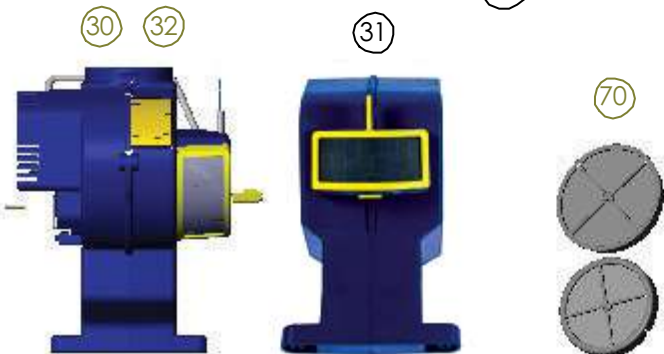

Reservdelar / Spareparts 9000 - Series

NR NO	ARTIKELKOD ARTICEL NO	BENÄMNING DESCRIPTION	ANTAL QTY	ANM REMARKS
	10365-11	9000- RESERVDELSLISTA		
10	10155-01	UNDERDEL, 9000-	1	
20	10154-01	MELLANDEL, 9000-	1	
30	10798-01	SERVICEPAKET FLÄKTHUS KPL 230V, 9000	1	1
31	10366-01	FLÄKTHUS KPL 12V	1	2, 3, 5
32	10825-01	SERVICEPAKET FLÄKTHUS KPL 120V, 9200	1	4
40	10837-01	SERVICEPAKET FJÄDER SKYDD INSYN	1	
50	10299-04	ÖVERDEL KPL, 9000-	1	
60	10418-04	SERVICEPAKET LUCK & ROT MEK, 9000-	1	
61	10691-02	SERVICEPAKET TRYCKKNAPP	1	
62	10751-01	SERVICEPAKET FJÄDERMOTHÅLL	1	
70	10595-01	INSEKTSNÄT VENTILATION	1	
100	10271-01	MUTTER M10	2	
110	10293-01	AXEL LED KPL	1	
111	10690-01	SERVICEPAKET LÄSBLECK	1	
130	10722-01	FILTER KOMPLETT	1	
140	3032500-01	KANLETTE TOALETTSITS	1	
150	10255-01	DEKAL SEPARETT VILLA	1	
160	10231-01	STRÖMBRYTARE 2-HAST	1	1, 4
170	10185-02	PACKNING RÖR	1	
180	10186-01	SKARVRÖR D75mm L44 MM	1	1, 2, 3
181	10555-01	SKARVRÖR Ø82,5mm L=44mm	1	4, 5
190	10417-03	RÖR UTLOPP INKL L-RÖR URIN	1	
200	10164-01	SKIVA ROTER	1	
210	10187-01	KULA 12MM	40	
250	3032128-01	KABEL 230V	1	1
251	10701-01	SERVICEPAKET ADAPTER 850 MA	1	4
252	10303-01	KABEL 12 VOLT	1	2, 3, 5
260	10279-01	TÄCKPLUGG D 33,5	1	
270	10576-01	FÄSTE VÄGG YTTRE INKL MUTTER	1	
280	10229-02	VINKEL 90° Ø32MM	1	
290	3032323-02	URINSLANG 2 METER 32 MM	1	

Anmärkningar/Remarks

- 1   Modell 9000
- 2   Modell 9010
- 3   Modell 9011
- 4   Modell 9200
- 5   Modell 9210