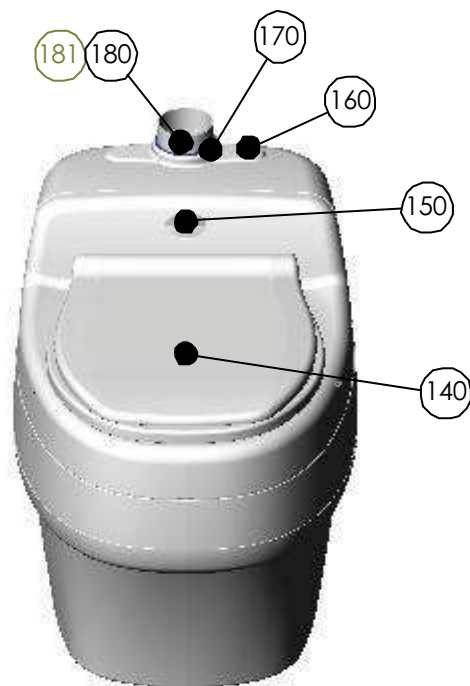

Reservdelar / Spareparts 9000 - Series

NR NO	ARTIKELKOD ARTICEL NO	BENÄMNING DESCRIPTION	ANTAL QTY	ANM REMARKS
	10365-11	9000- RESERVDELSLISTA		
10	10155-01	UNDERDEL, 9000-	1	
20	10154-01	MELLANDEL, 9000-	1	
30	10798-01	SERVICEPAKET FLÄKTHUS KPL 230V, 9000	1	1
31	10366-01	FLÄKTHUS KPL 12V	1	2, 3, 5
32	10825-01	SERVICEPAKET FLÄKTHUS KPL 120V, 9200	1	4
40	10837-01	SERVICEPAKET FJÄDER SKYDD INSYN	1	
50	10299-04	ÖVERDEL KPL, 9000-	1	
60	10418-04	SERVICEPAKET LUCK & ROT MEK, 9000-	1	
61	10691-02	SERVICEPAKET TRYCKKNAPP	1	
62	10751-01	SERVICEPAKET FJÄDERMOTHÅLL	1	
70	10595-01	INSEKTSNÄT VENTILATION	1	
100	10271-01	MUTTER M10	2	
110	10293-01	AXEL LED KPL	1	
111	10690-01	SERVICEPAKET LÄSBLECK	1	
130	10722-01	FILTER KOMPLETT	1	
140	3032500-01	KANLETTE TOALETTSITS	1	
150	10255-01	DEKAL SEPARETT VILLA	1	
160	10231-01	STRÖMBRYTARE 2-HAST	1	1, 4
170	10185-02	PACKNING RÖR	1	
180	10186-01	SKARVRÖR D75mm L44 MM	1	1, 2, 3
181	10555-01	SKARVRÖR Ø82,5mm L=44mm	1	4, 5
190	10417-03	RÖR UTLOPP INKL L-RÖR URIN	1	
200	10164-01	SKIVA ROTER	1	
210	10187-01	KULA 12MM	40	
250	3032128-01	KABEL 230V	1	1
251	10701-01	SERVICEPAKET ADAPTER 850 MA	1	4
252	10303-01	KABEL 12 VOLT	1	2, 3, 5
260	10279-01	TÄCKPLUGG D 33,5	1	
270	10576-01	FÄSTE VÄGG YTTRE INKL MUTTER	1	
280	10229-02	VINKEL 90° Ø32MM	1	
290	3032323-02	URINSLANG 2 METER 32 MM	1	

Anmärkningar/Remarks

- 1   Modell 9000
- 2   Modell 9010
- 3   Modell 9011
- 4   Modell 9200
- 5   Modell 9210